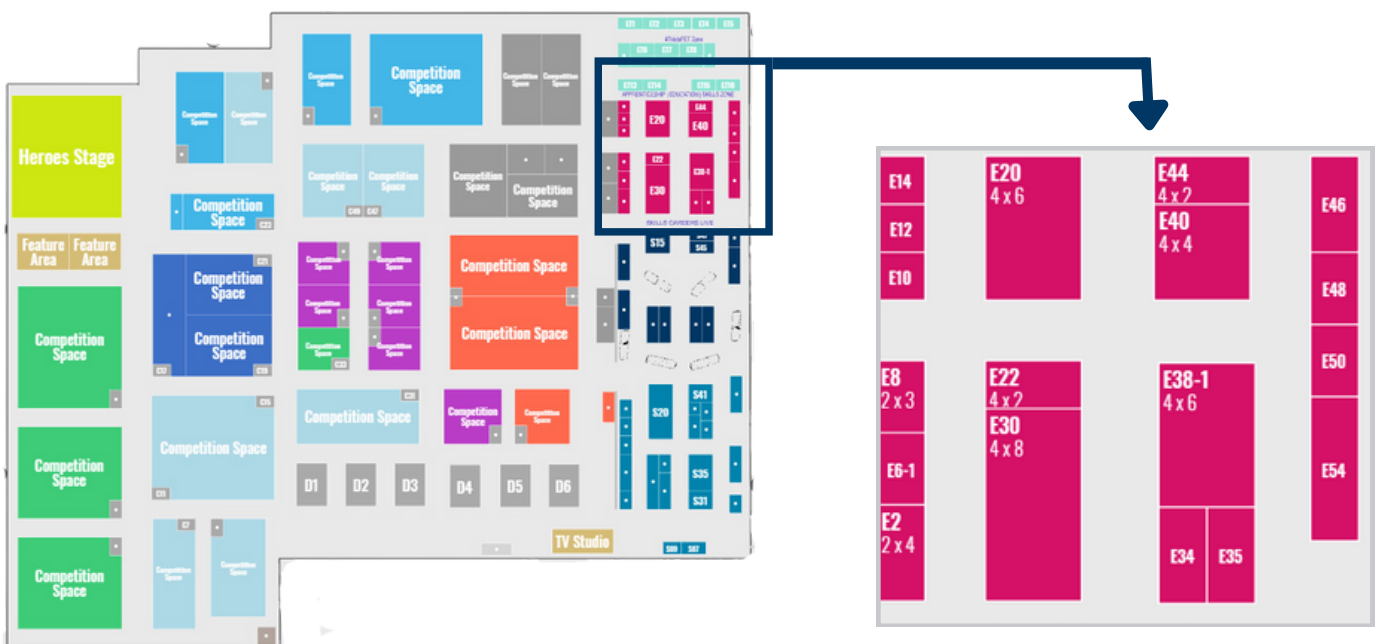

Stand Rates: €2,500 per stand (3x2m)

Stand Includes: Divider walls, carpet, name panel & two spotlights.

FOR FURTHER DETAILS CONTACT:

ROSIE ARCHER

T: 353 1 846 0020

E: rosie.archer@eventhaus.ie

CAREERS' & EDUCATORS' ZONE

25 - 27 September 2024 | RDS Simonscourt

Rosie Archer

T: 353 1 846 0020

E: rosie.archer@eventhaus.ie

Stand Rates: €2,500 per stand (3x2m)

Stand Includes: Divider walls, carpet, name panel & two spotlights.